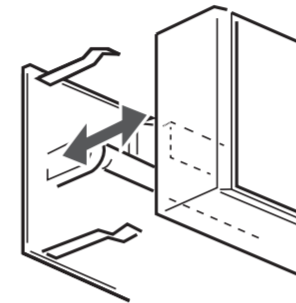

Haubenwechsel:

Cover mounting:

- SN 7168
- SNP 7460